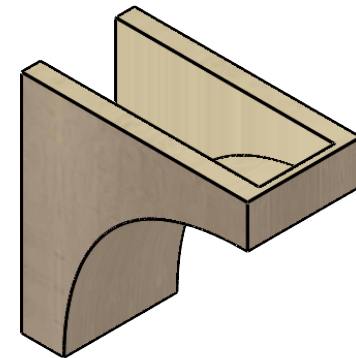

# ITEM NUMBER: CORU06X12X12STORCPR

6"W X 12"D X 12"H SERIES 1 CLASSIC STOCKPORT ROUGH CEDAR  
TIMBERTHANE FAUX WOOD CORBEL, PRIMED

**SIDE PROFILE**

**FRONT PROFILE**

**ISOMETRIC**

EKENA MILLWORK  
2300 WEST MAIN ST.  
CLARKSVILLE, TX 75426  
TOLL FREE: 866-607-0453  
WWW.EKENAMILLWORK.COM