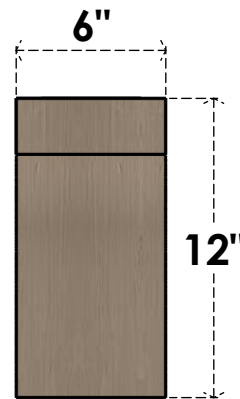

# ITEM NUMBER: CORU06X12X12STORCPR

6"W X 12"D X 12"H SERIES 1 CLASSIC STOCKPORT ROUGH CEDAR  
TIMBERTHANE FAUX WOOD CORBEL, PRIMED

**SIDE PROFILE**

**FRONT PROFILE**

**ISOMETRIC**

EKENA MILLWORK  
2300 WEST MAIN ST.  
CLARKSVILLE, TX 75426  
TOLL FREE: 866-607-0453  
WWW.EKENAMILLWORK.COM