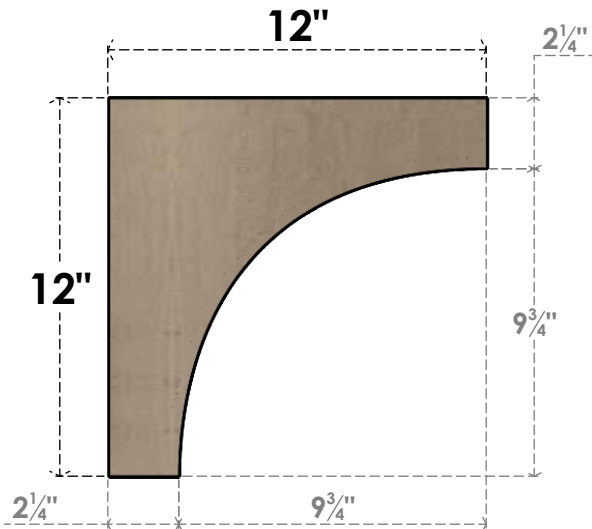

# ITEM NUMBER: CORU06X12X12STORCPR

6"W X 12"D X 12"H SERIES 1 CLASSIC STOCKPORT ROUGH CEDAR  
TIMBERTHANE FAUX WOOD CORBEL, PRIMED

**SIDE PROFILE**

**FRONT PROFILE**

**ISOMETRIC**

EKENA MILLWORK  
2300 WEST MAIN ST.  
CLARKSVILLE, TX 75426  
TOLL FREE: 866-607-0453  
WWW.EKENAMILLWORK.COM

NOTES

1. INSTALLATION TO BE COMPLETED IN ACCORDANCE WITH MANUFACTURER'S SPECIFICATIONS.
2. DRAWING MAY NOT BE TO SCALE
3. THIS DRAWING IS INTENDED FOR DESIGN AND PLANNING PURPOSES ONLY.
4. ALL INFORMATION CONTAINED HEREIN WAS CURRENT AT THE TIME OF DEVELOPMENT BUT MUST BE REVIEWED AND APPROVED BY THE PRODUCT MANUFACTURER TO BE CONSIDERED ACCURATE.
5. TIMBERTHANE ARCHITECTURAL PRODUCTS ARE MADE FROM HIGH DENSITY URETHANE AND COME FACTORY PRIMED